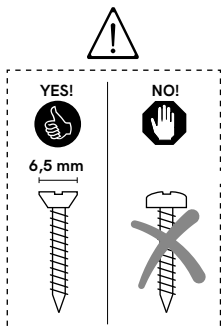

D

IT ⚠ USARE TASSELLI E VITI APPROPRIATE
(NON FORNITI)

EN ⚠ USE APPROPRIATE DOWELS AND SCREWS
(NOT SUPPLIED)